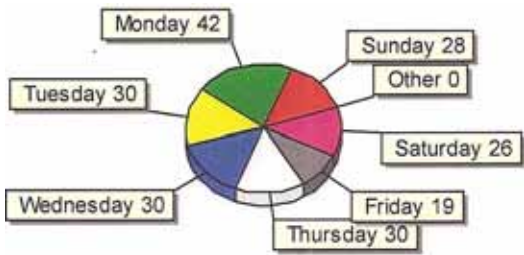

**Kandiyohi County Sheriff's Office
City of Atwater
Total Calls---205**

Incident Frequency by Month (Using Date REED)

By Day of Week

Weekday vs Weekend

Search Criteria: BLOTDATE_RECD between '01-Jan-200T and '31-Dec-200T AND
BLOTPRI_AGCY = '33' AND
BLOT DISTRICT = '25K'