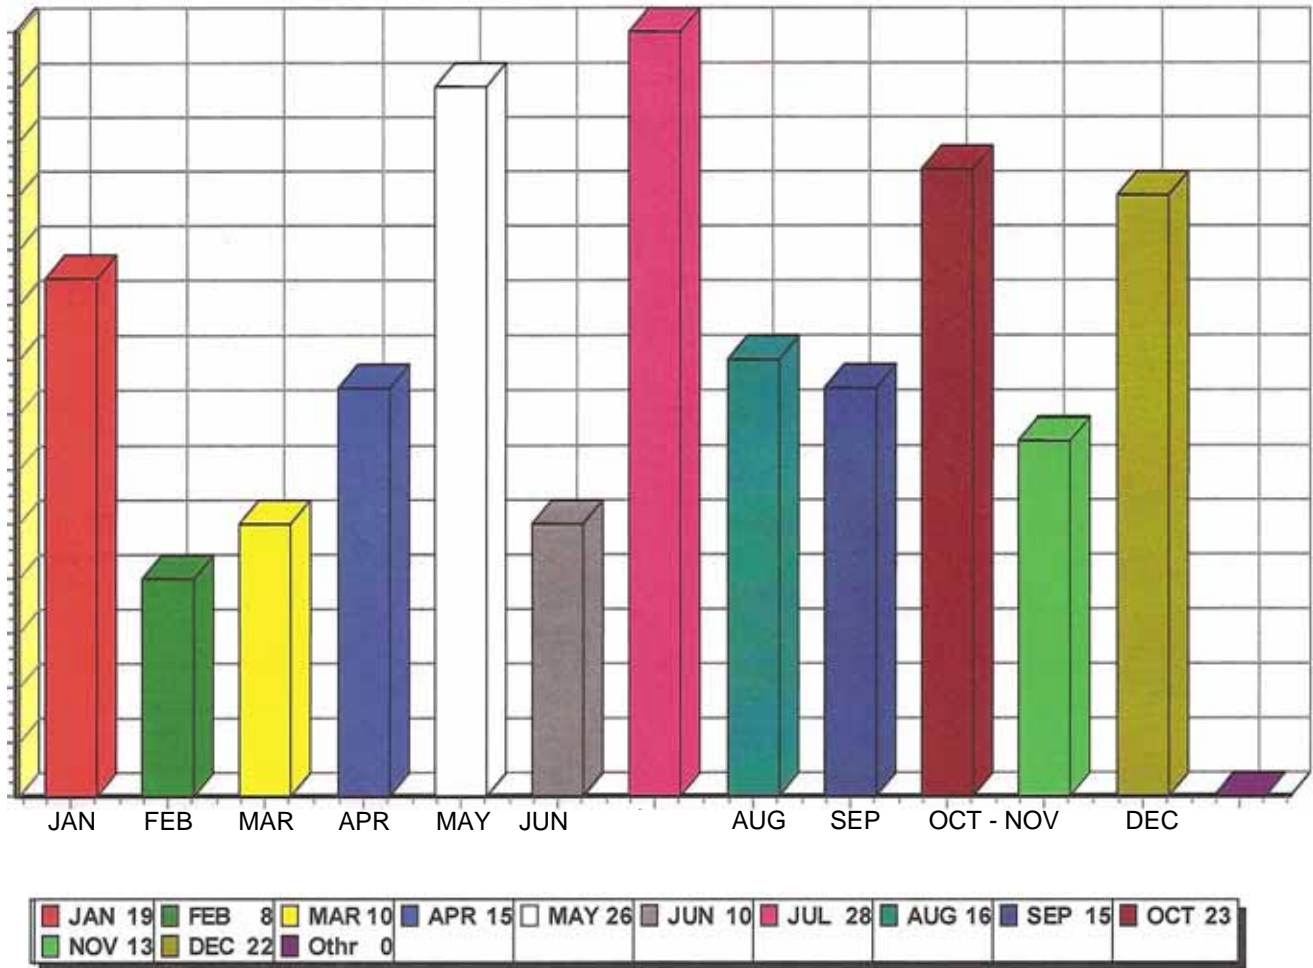

**Kandiyohi County Sheriff's Office
City of Atwater
Total Calls---205**

Incident Frequency by Month (Using Date REED)

By Day of Week

Weekday vs Weekend

Search Criteria: BLOTDATE_RECD between '01-Jan-200T and '31-Dec-200T AND
BLOTPRI_AGCY = '33' AND
BLOT DISTRICT = '25K'