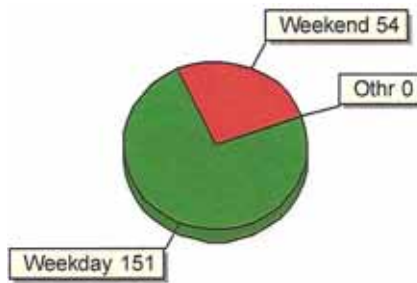

**Kandiyohi County Sheriff's Office
City of Atwater
Total Calls---205**

Incident Frequency by Month (Using Date REED)

By Day of Week

Weekday vs Weekend

Search Criteria: BLOTDATE_RECD between '01-Jan-200T and '31-Dec-200T AND
BLOTPRI_AGCY = '33' AND
BLOT DISTRICT = '25K'